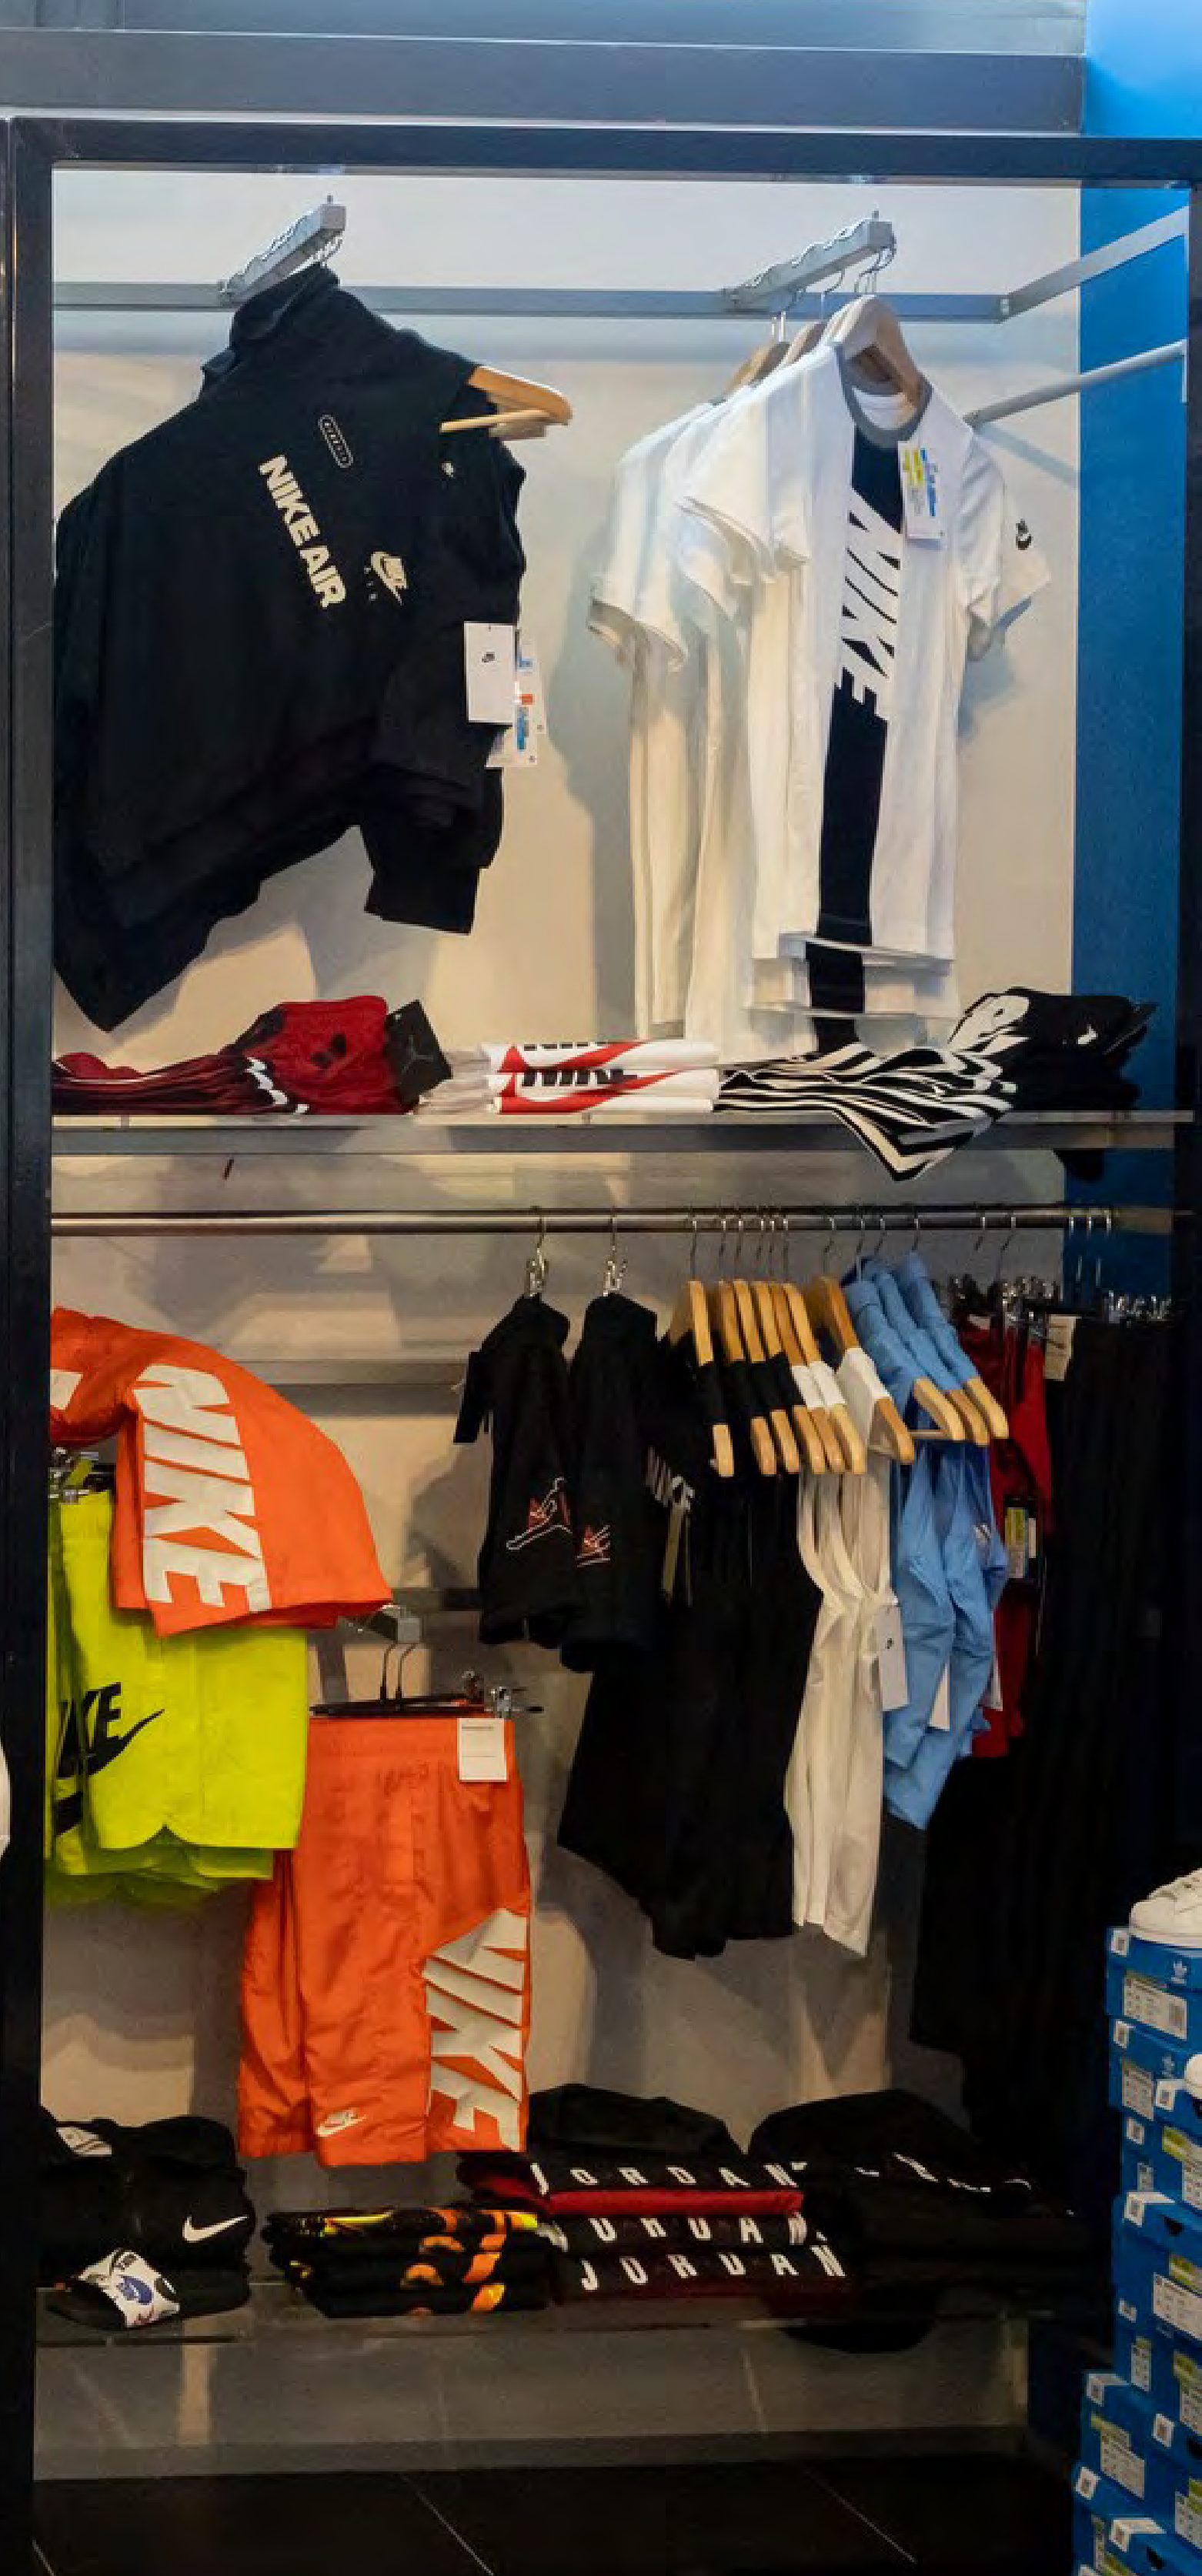

**ACUVUE**  
UV Blocking  
30 Lenses